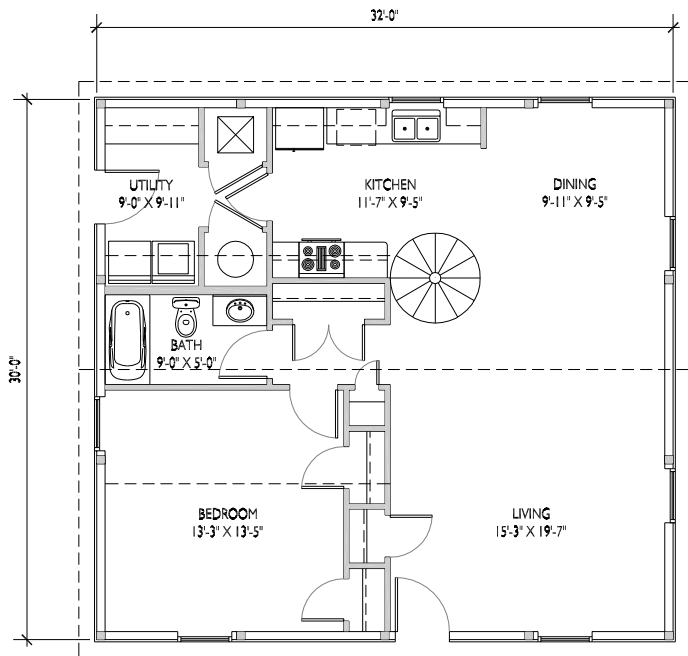

ESH Quality Structures
 Reuben Esh
 167 Hwy 53
 Richmond, Ks 66080
 1.800.374.6988

Ta+d
 Trendel Architecture + Design
 1316 S. West Circle, St. Louis, MO 63104 | 314.241.2814

elevations

FEATURES
 905 sq. ft. w/ 1 Bedroom | Bath & 200 sq. ft. open Loft

plans