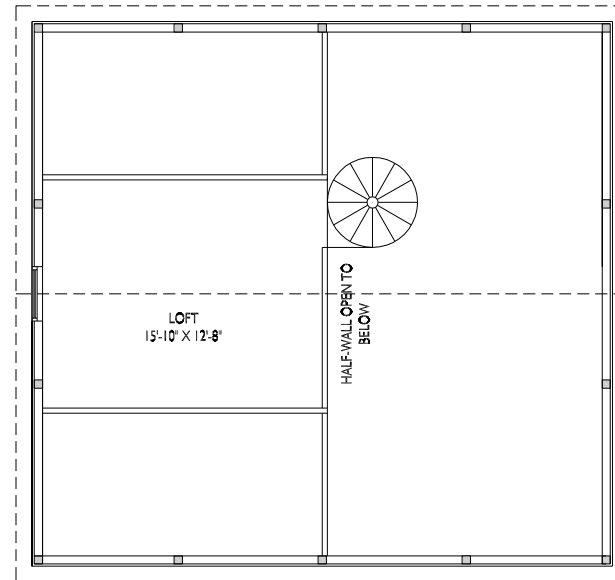

ESH Quality Structures
 Reuben Esh
 167 Hwy 53
 Richmond, Ks 66080
 1.800.374.6988

Ta+d
 Trendel Architecture + Design
 1316 S. West Circle, St. Louis, MO 63104 | 314.241.2814

elevations

FEATURES
 905 sq. ft. w/ 1 Bedroom | Bath & 200 sq. ft. open Loft

plans