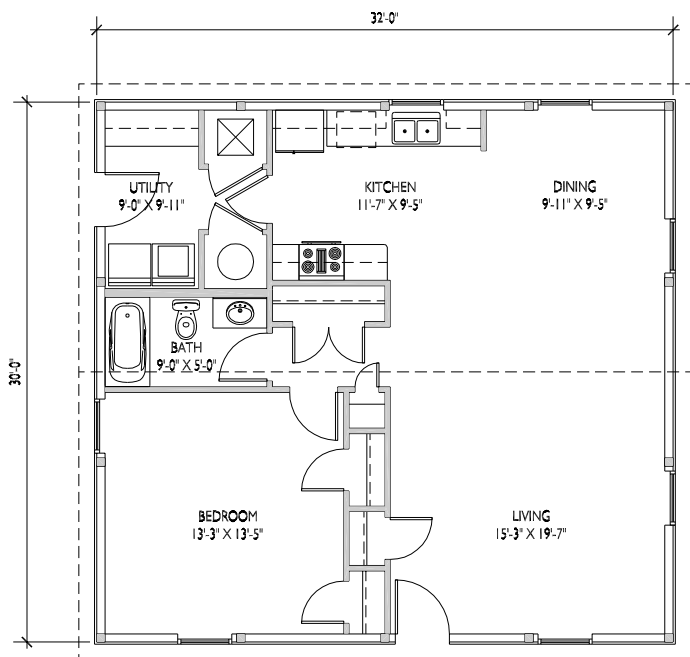

ESH Quality Structures
 Reuben Esh
 167 Hwy 53
 Richmond, Ks 66080
 1.800.374.6988

Ta+d
 Trendel Architecture + Design
 13165 West Ocala, LS 68087 tel: 781.312.8144

elevations

FEATURES
 905 sq. ft. w/ 1 Bedroom 1 Bath

plans