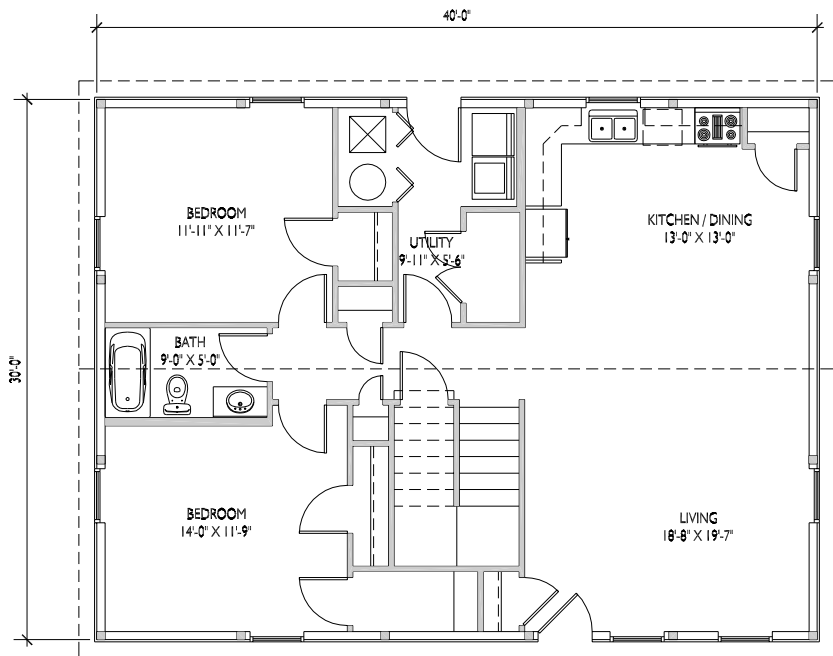

ESH Quality Structures
 Reuben Esh
 167 Hwy 53
 Richmond, Ks 65080
 1.800.374.6988

Ta+d
 Trendel Architecture + Design
 1318 S. West Circle, S.E. 68007 tel: 781.312.8144

elevations

FEATURES
 1130 sq. ft. w/ 2 Bedrooms | Bath & 360 sq. ft. 2nd floor w/ 1 Bedroom | Bath

plans