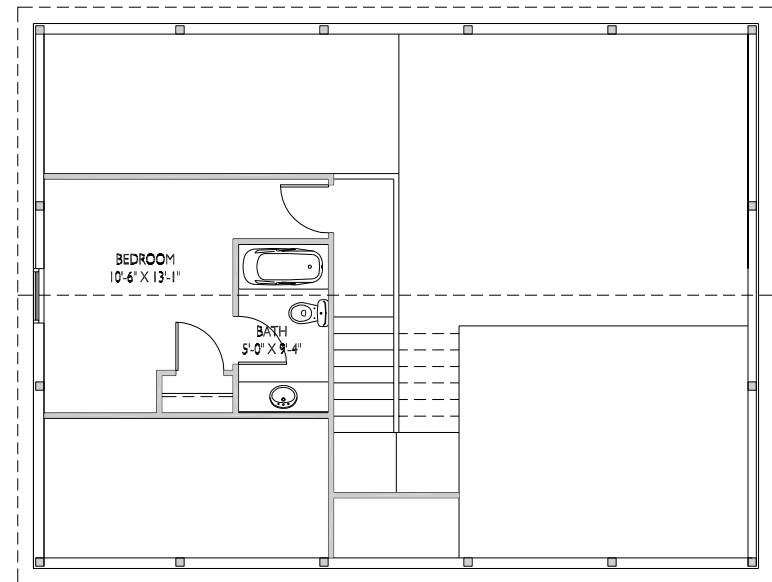

ESH Quality Structures
 Reuben Esh
 167 Hwy 53
 Richmond, Ks 65080
 1.800.374.6988

Ta+d
 Trendel Architecture + Design
 1318 S. West Circle, S.E. 68007 tel: 781.312.8144

elevations

FEATURES
 1130 sq. ft. w/ 2 Bedrooms | Bath & 360 sq. ft. 2nd floor w/ 1 Bedroom | Bath

plans