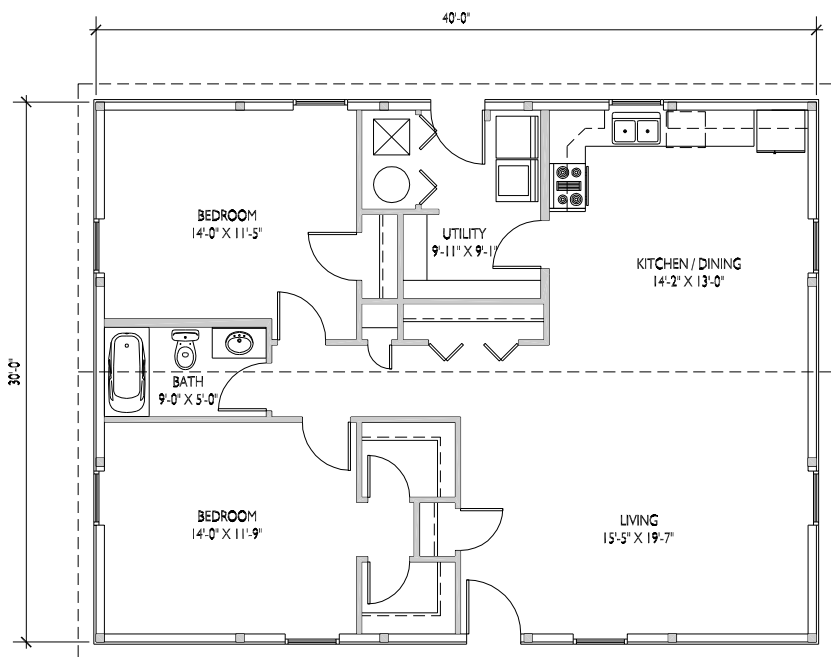

ESH Quality Structures
 Reuben Esh
 167 Hwy 53
 Richmond, Ks 65080
 1.800.374.6988

Ta+d
 Trendel Architecture + Design
 1316 S. West Circle, S.E. 68067 tel: 781.312.8144

elevations

FEATURES
 1130 sq. ft. w/ 2 Bedroom 1 Bath

plans