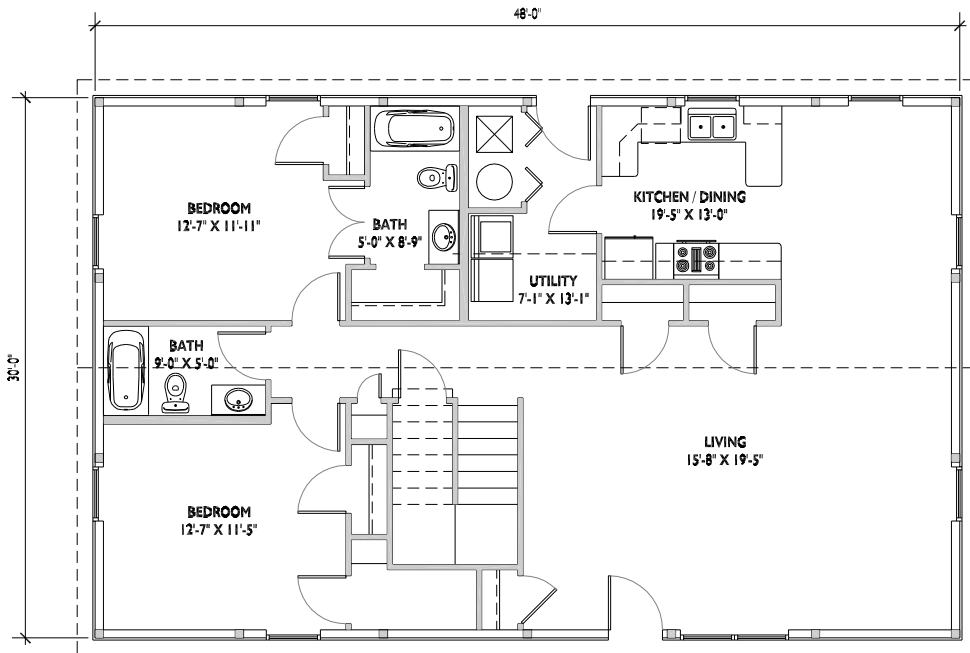

FEATURES  
 1365 sq. ft. w/ 2 Bedrooms 2 Bath & 570 sq. ft. 2nd floor w/ 2 Bedrooms 1 Bath

**plans**