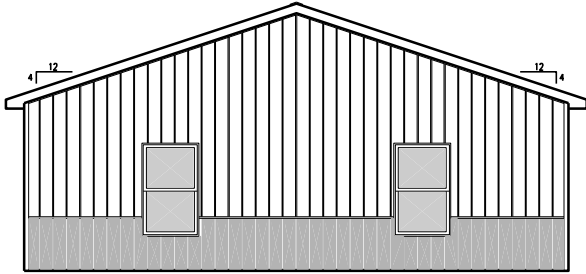

ESH Quality Structures
 Reuben Esh
 167 Hwy 53
 Richmond, Ks 66080
 1.800.374.6988

Ta+d
 Trendel Architecture + Design
 1316 S. West Circle, S.E. 68067 | 781.312.8144

elevations

FEATURES
 1365 sq. ft. w/ 3 Bedroom 2 Bath

plans