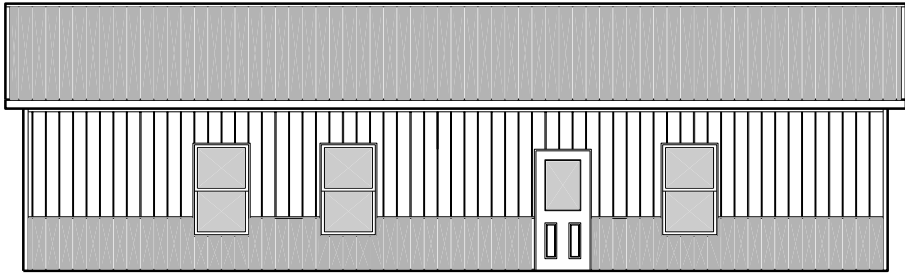

ESH Quality Structures
 Reuben Esh
 167 Hwy 53
 Richmond, Ks 66080
 1.800.374.6988

Ta+d
 Trendel Architecture + Design
 1316 S. West Circle, S.E. 68067 | 781.312.8144

elevations

FEATURES
 1365 sq. ft. w/ 3 Bedroom 2 Bath

plans