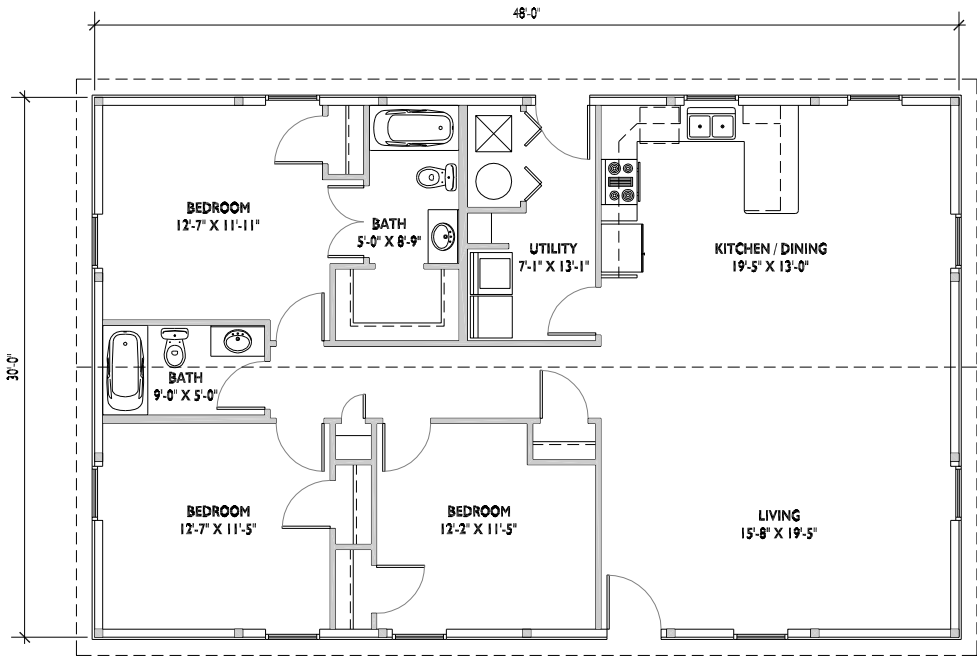

ESH Quality Structures
 Reuben Esh
 167 Hwy 53
 Richmond, Ks 66080
 1.800.374.6988

Ta+d
 Trendel Architecture + Design
 1316 S. West Circle, S.E. 68067 | 781.312.8144

elevations

FEATURES
 1365 sq. ft. w/ 3 Bedroom 2 Bath

plans