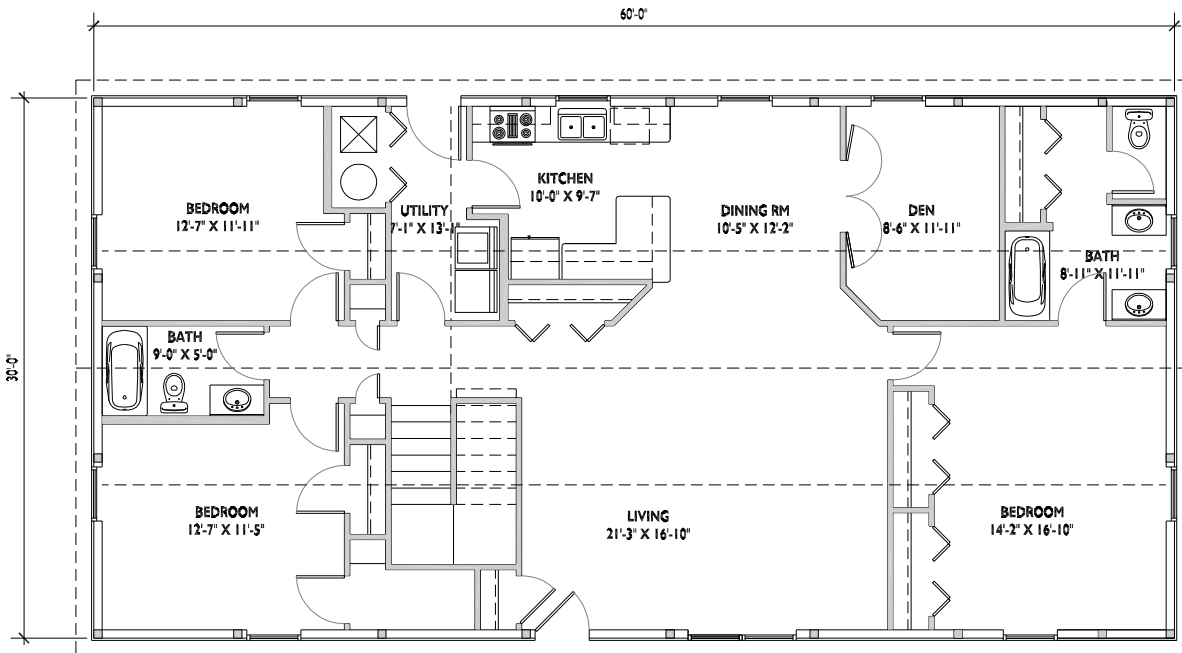

ESH Quality Structures
 Reuben Esh
 167 Hwy 58
 Richmond, Ks 66080
 1.800.374.6988

Ta+d
 Trendel Architecture + Design
 12185 West Ocala, KS 66087 tel: 785.228.8144

elevations

FEATURES
 1718 sq. ft. w/ 3 Bedroom 2 Bath & Sunroom/Den & 770 sq. ft. w/ 2 Bedrooms 1 Office 1 Bath

plans