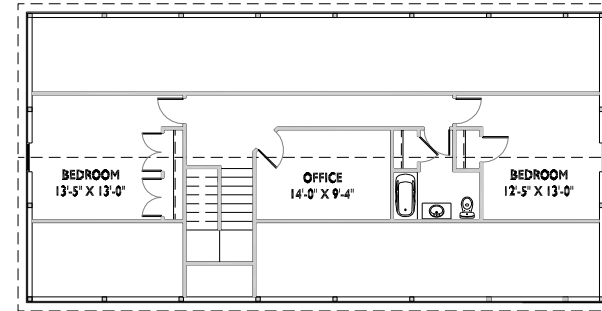

ESH Quality Structures
 Reuben Esh
 167 Hwy 58
 Richmond, Ks 66080
 1.800.374.6988

Ta+d
 Trendel Architecture + Design
 12185 West Ocala, KS 66087 tel: 785.228.8144

elevations

FEATURES
 1718 sq. ft. w/ 3 Bedroom 2 Bath & Sunroom/Den & 770 sq. ft. w/ 2 Bedrooms 1 Office 1 Bath

plans