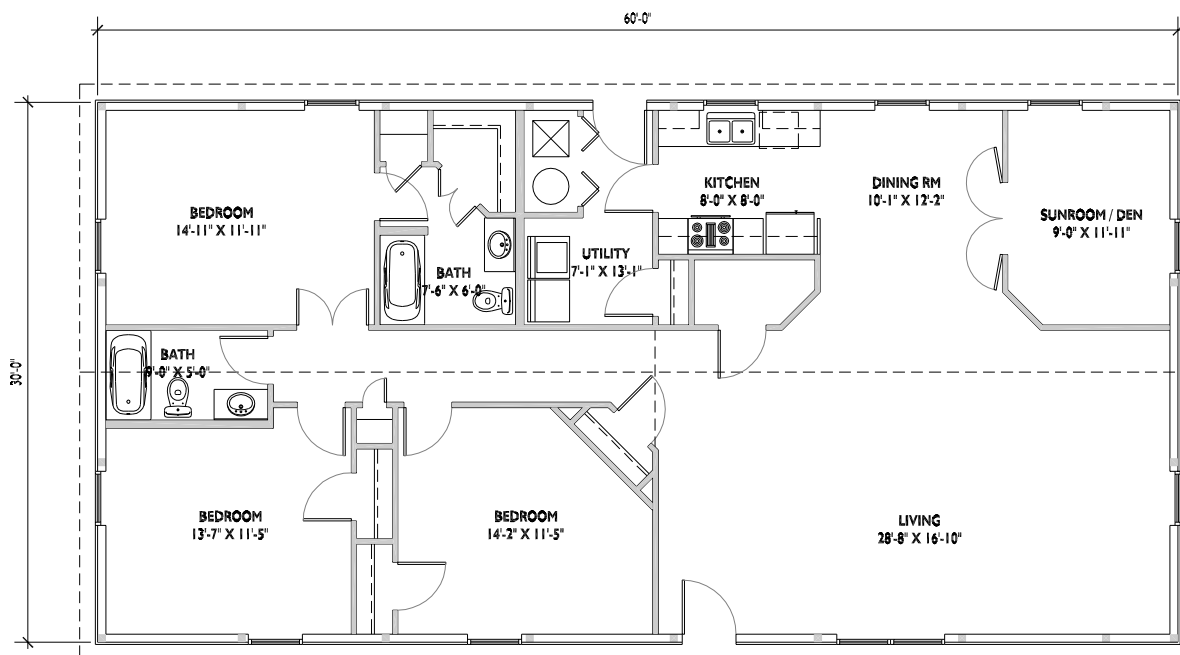

ESH Quality Structures
 Reuben Esh
 167 Hwy 53
 Richmond, Ks 66080
 1.800.374.6988

Ta+d
 Trendel Architecture + Design
 13185 West Ocala, KS 66087 tel: 785.312.8144

elevations

FEATURES
 1718 sq. ft. w/ 3 Bedroom 2 Bath & Sunroom/Den

plans