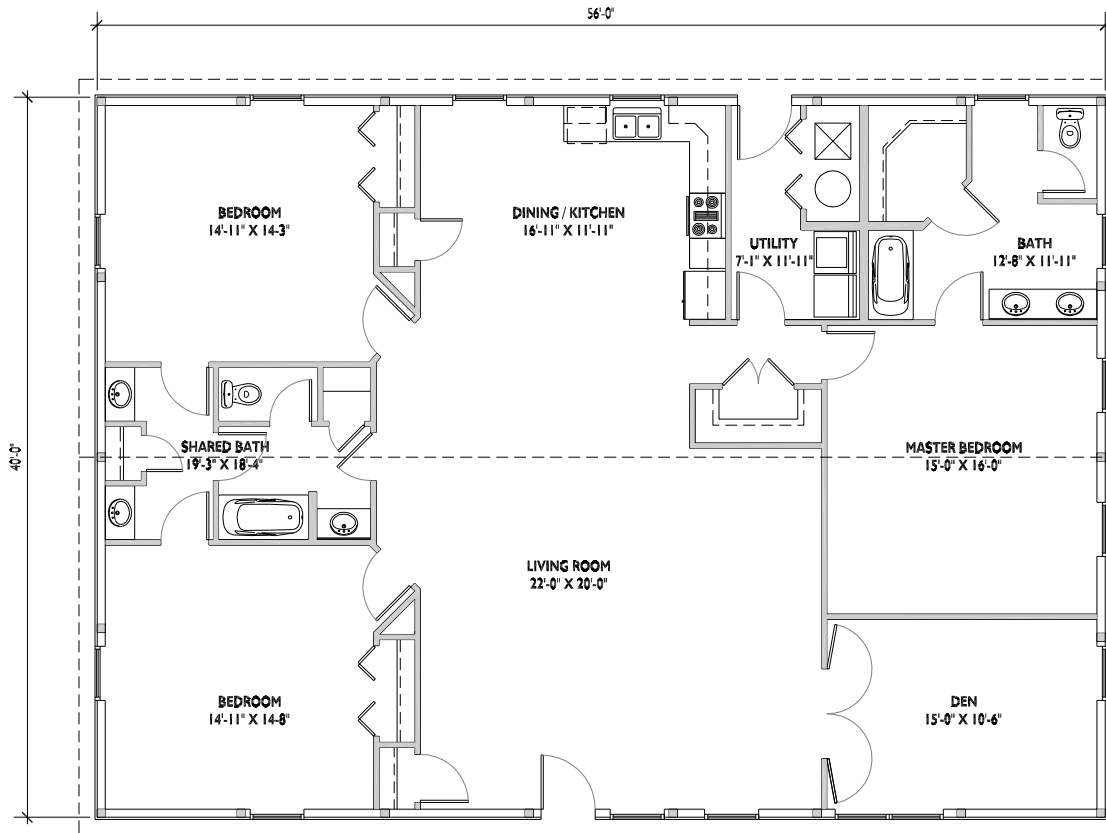

ESH Quality Structures
 Reuben Esh
 167 Hwy 59
 Richmond, Ks 66080
 1.800.374.6988

elevations

Ta+d
 Trendel Architecture + Design
 1216 S. West Ocala, S.E. 88007 tel: 786.212.8144

FEATURES
 2253 sq. ft. w/ 3 Bedroom 2 1/2 Bath & Sunroom/Den

plans